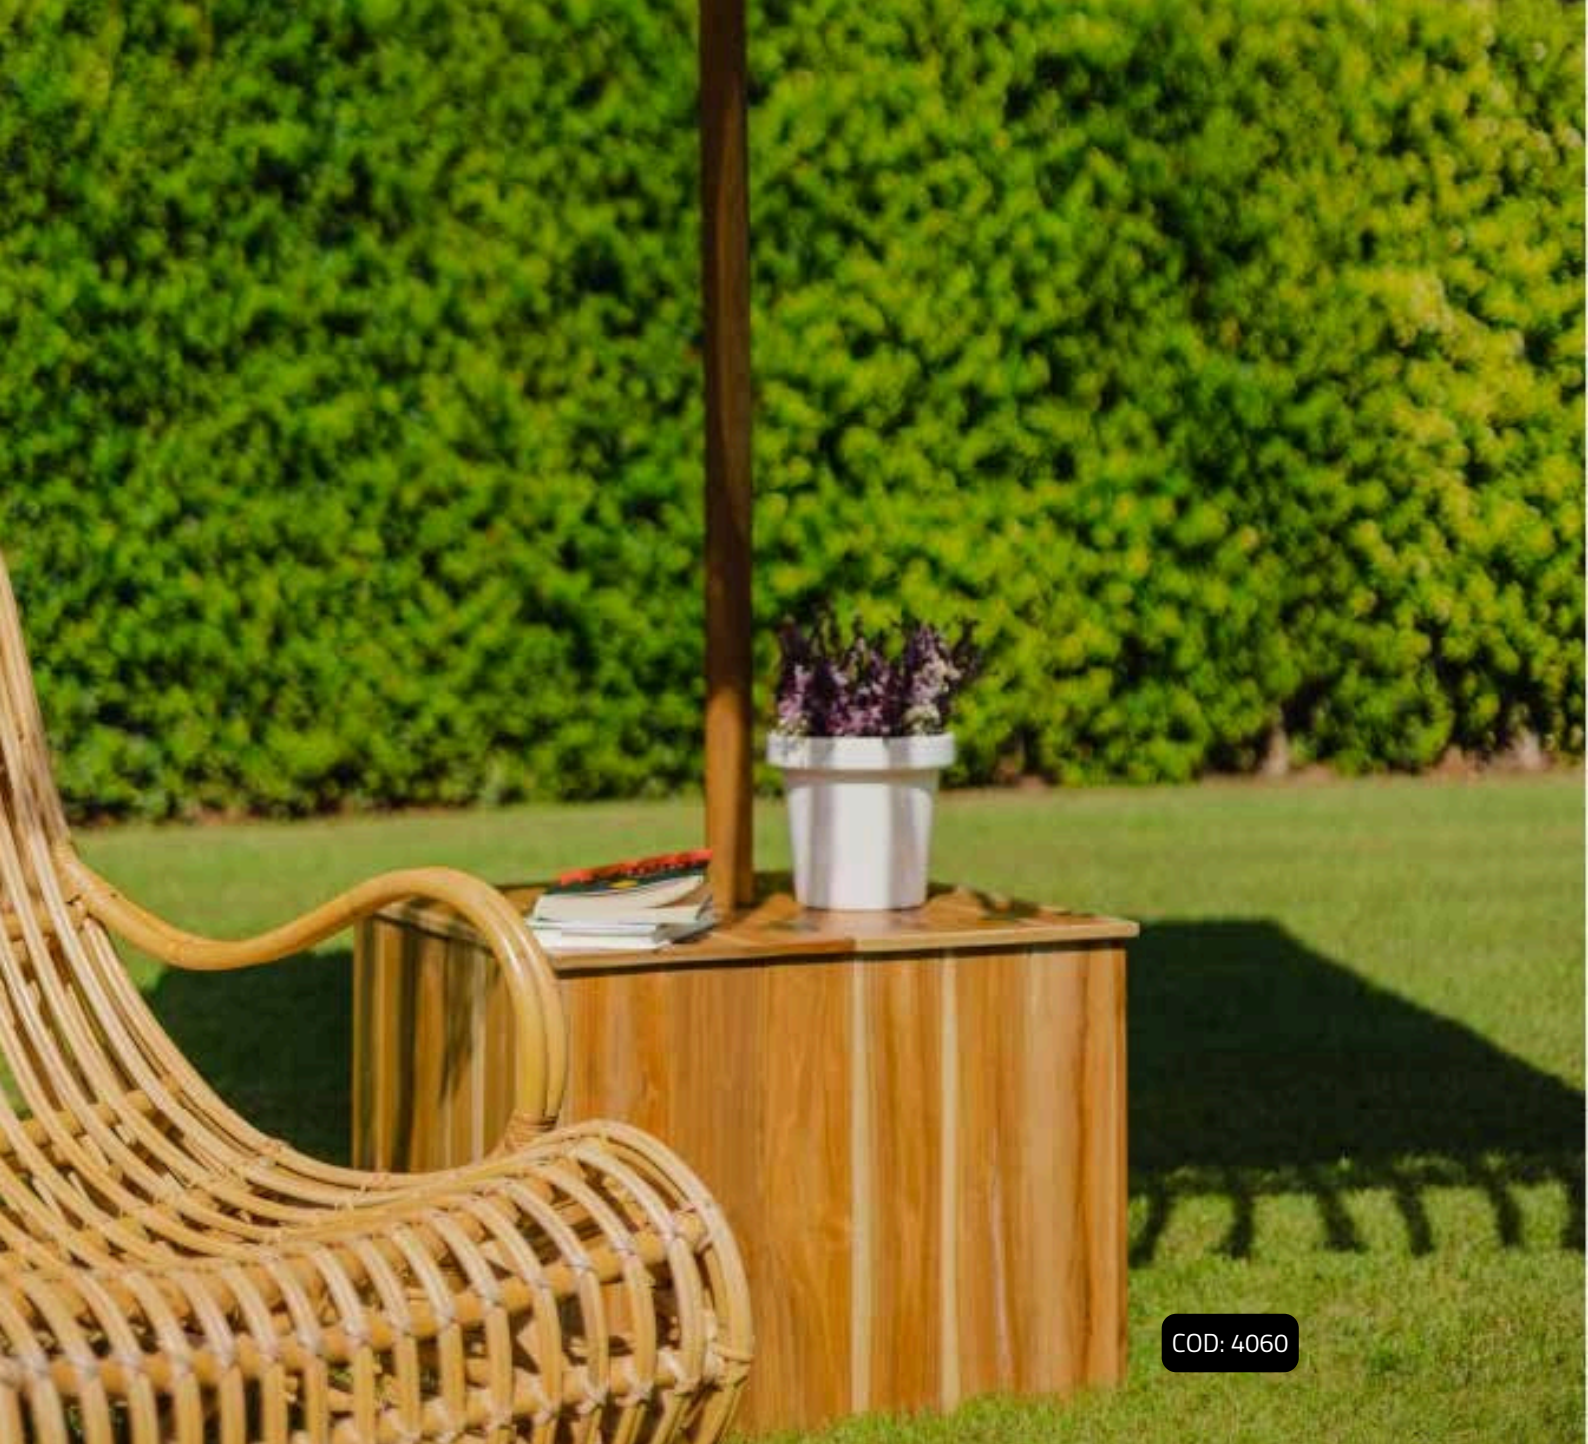

COD: 4060

BASE - COVER

COVER BASAMENTO OMBRELLONE IN TEAK
CM 50x50